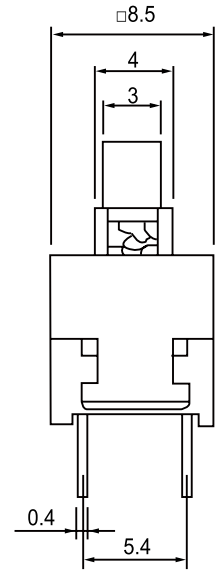

2213

1. Rating: DC30V 0.1A
2. Circuit: 2C-2P
3. Timing: Non-Shorting
4. Operating Mode: Self-Lock, Non-Lock
Non-Lock With Click
5. Stroke: Full 2.5mm
Lock 1.5mm
6. Operating Force: 200±80gf

2213A

1. Rating: DC30V 0.1A
2. Circuit: 2C-2P
3. Timing: Non-Shorting
4. Operating Mode: Self-Lock
Non-Lock
5. Stroke: Full 2.5mm
Lock 1.5mm
6. Operating Force: 200±80gf

2213B

1. Rating: DC30V 0.1A
2. Circuit: 2C-2P
3. Timing: Non-Shorting
4. Operating Mode: Self-Lock
Non-Lock
5. Stroke: Full 2.5mm
Lock 1.5mm
6. Operating Force: 200±80gf