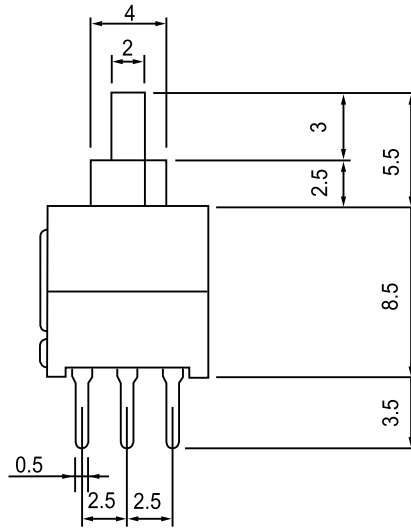

2213

1. Rating: DC30V 0.1A
2. Circuit: 2C-2P
3. Timing: Non-Shorting
4. Operating Mode: Self-Lock, Non-Lock
Non-Lock With Click
5. Stroke: Full 2.5mm
Lock 1.5mm
6. Operating Force: 200±80gf

2213A

1. Rating: DC30V 0.1A
2. Circuit: 2C-2P
3. Timing: Non-Shorting
4. Operating Mode: Self-Lock
Non-Lock
5. Stroke: Full 2.5mm
Lock 1.5mm
6. Operating Force: 200±80gf

2213B

1. Rating: DC30V 0.1A
2. Circuit: 2C-2P
3. Timing: Non-Shorting
4. Operating Mode: Self-Lock
Non-Lock
5. Stroke: Full 2.5mm
Lock 1.5mm
6. Operating Force: 200±80gf