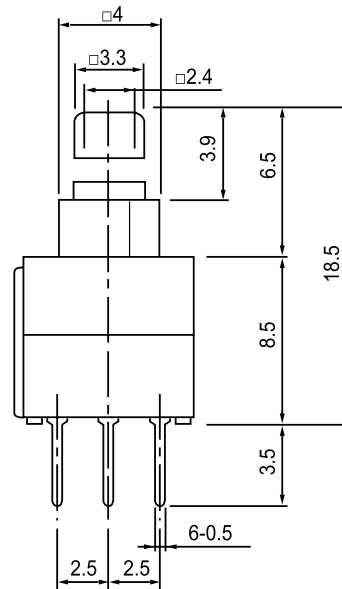

2213

1. Rating: DC30V 0.1A
2. Circuit: 2C-2P
3. Timing: Non-Shorting
4. Operating Mode: Self-Lock, Non-Lock
Non-Lock With Click
5. Stroke: Full 2.5mm
Lock 1.5mm
6. Operating Force: 200±80gf

2213A

1. Rating: DC30V 0.1A
2. Circuit: 2C-2P
3. Timing: Non-Shorting
4. Operating Mode: Self-Lock
Non-Lock
5. Stroke: Full 2.5mm
Lock 1.5mm
6. Operating Force: 200±80gf

2213B

1. Rating: DC30V 0.1A
2. Circuit: 2C-2P
3. Timing: Non-Shorting
4. Operating Mode: Self-Lock
Non-Lock
5. Stroke: Full 2.5mm
Lock 1.5mm
6. Operating Force: 200±80gf