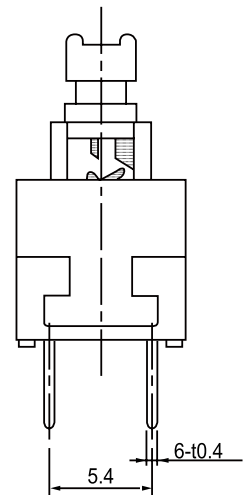

2213

1. Rating: DC30V 0.1A
2. Circuit: 2C-2P
3. Timing: Non-Shorting
4. Operating Mode: Self-Lock, Non-Lock
Non-Lock With Click
5. Stroke: Full 2.5mm
Lock 1.5mm
6. Operating Force: 200±80gf

2213A

1. Rating: DC30V 0.1A
2. Circuit: 2C-2P
3. Timing: Non-Shorting
4. Operating Mode: Self-Lock
Non-Lock
5. Stroke: Full 2.5mm
Lock 1.5mm
6. Operating Force: 200±80gf

2213B

1. Rating: DC30V 0.1A
2. Circuit: 2C-2P
3. Timing: Non-Shorting
4. Operating Mode: Self-Lock
Non-Lock
5. Stroke: Full 2.5mm
Lock 1.5mm
6. Operating Force: 200±80gf